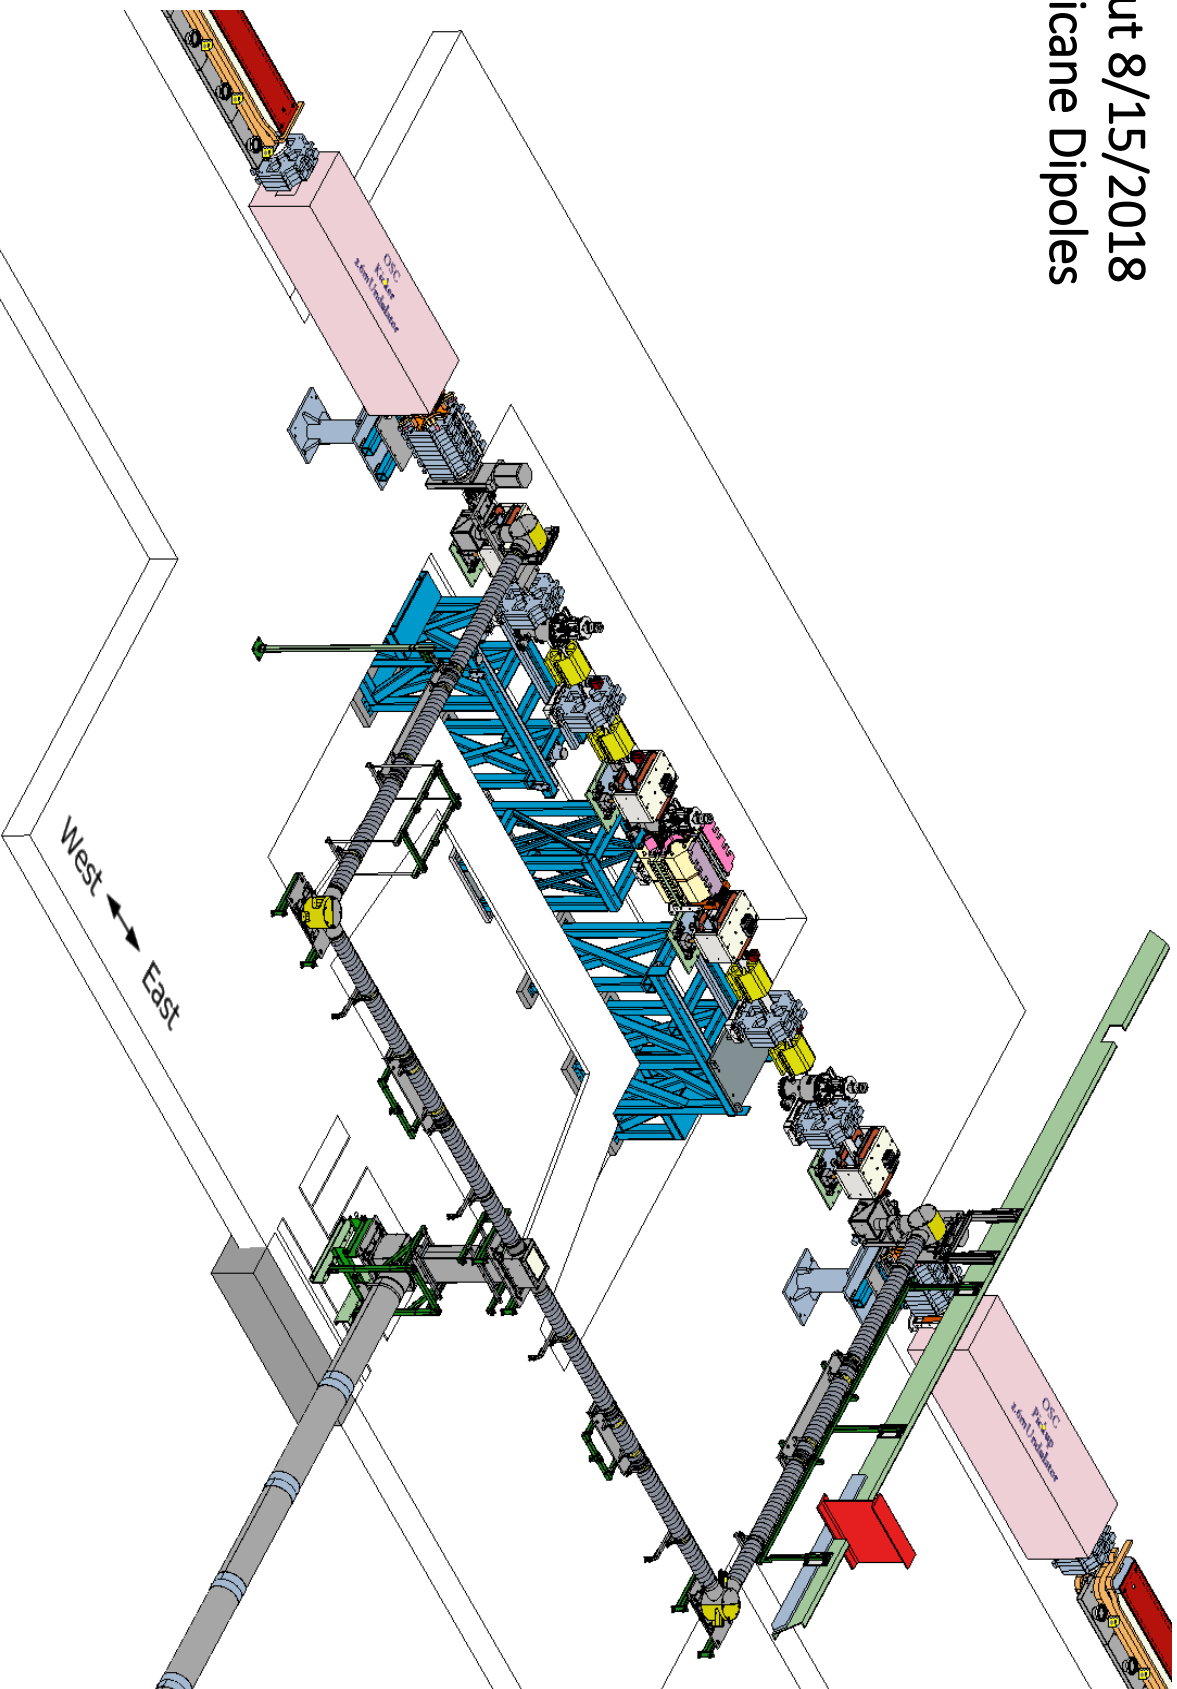

OSC Layout 8/15/2018 0.35m Chicane Dipoles

OSC Layout 8/15/2018

0.35m Chicane Dipoles